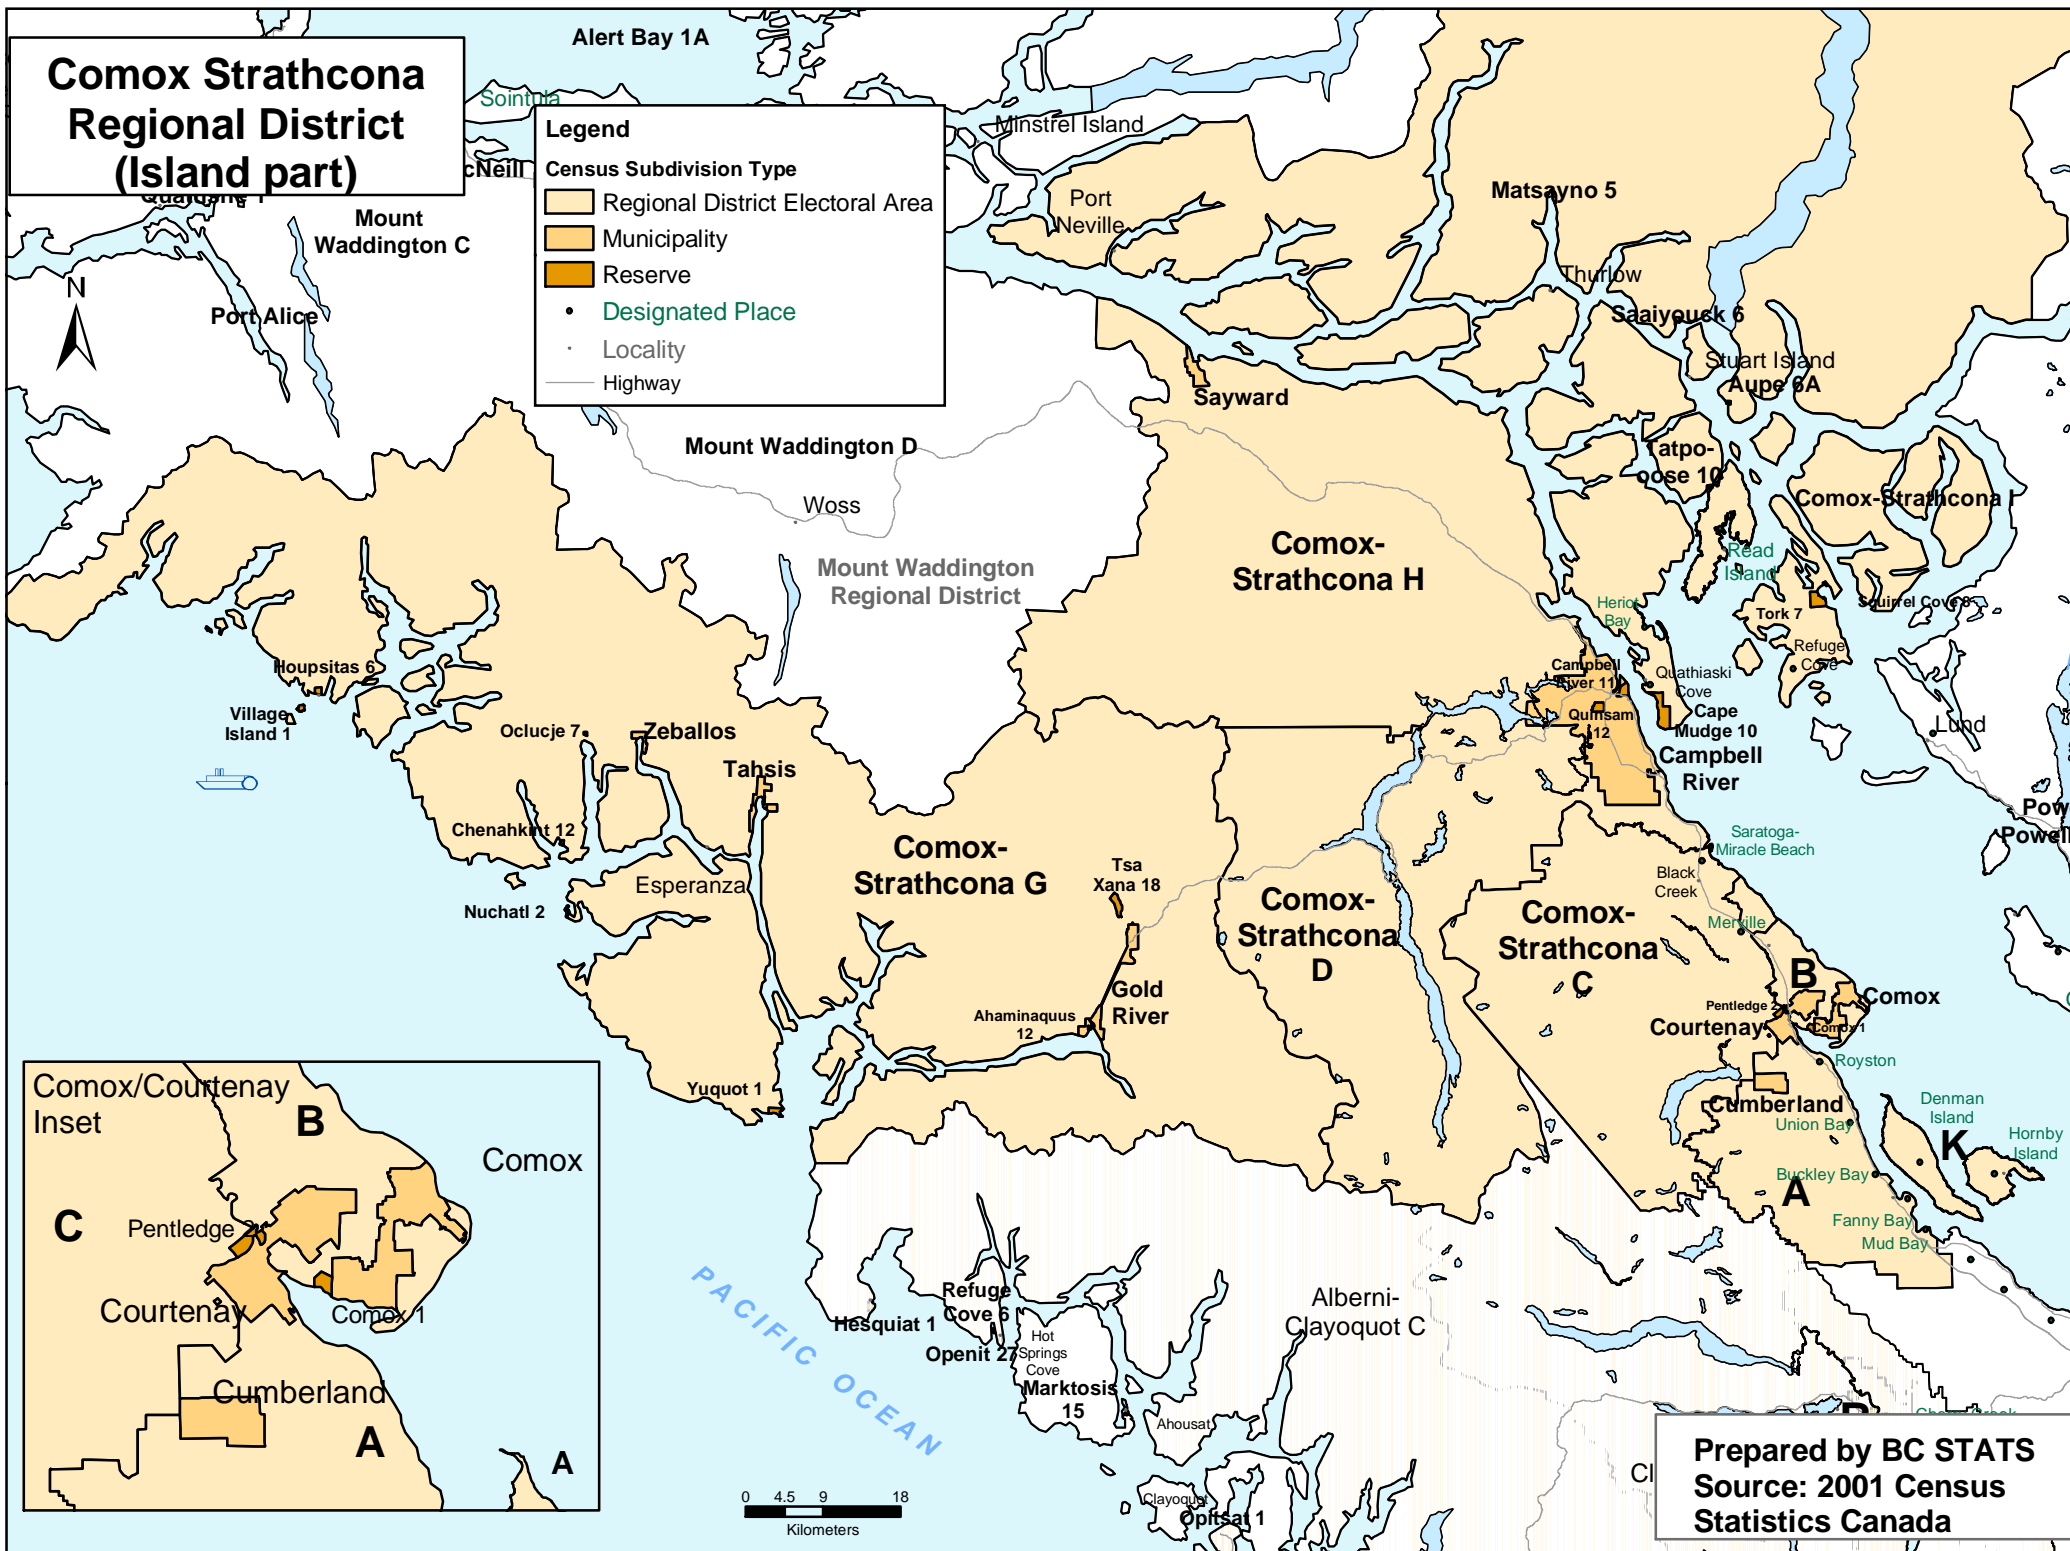

# Comox Strathcona Regional District (Island part)

**Legend**

**Census Subdivision Type**

- Regional District Electoral Area
- Municipality
- Reserve

• Designated Place  
 · Locality  
 — Highway

Prepared by BC STATS  
 Source: 2001 Census  
 Statistics Canada