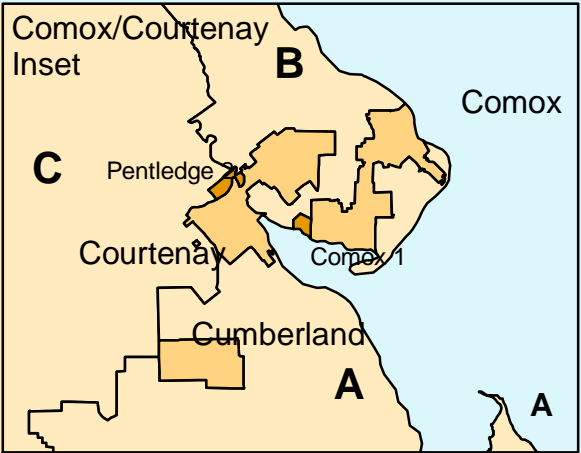

# Comox Strathcona Regional District (Island part)

**Legend**

**Census Subdivision Type**

- Regional District Electoral Area
- Municipality
- Reserve

• Designated Place  
 · Locality  
 — Highway

Prepared by BC STATS  
 Source: 2001 Census  
 Statistics Canada